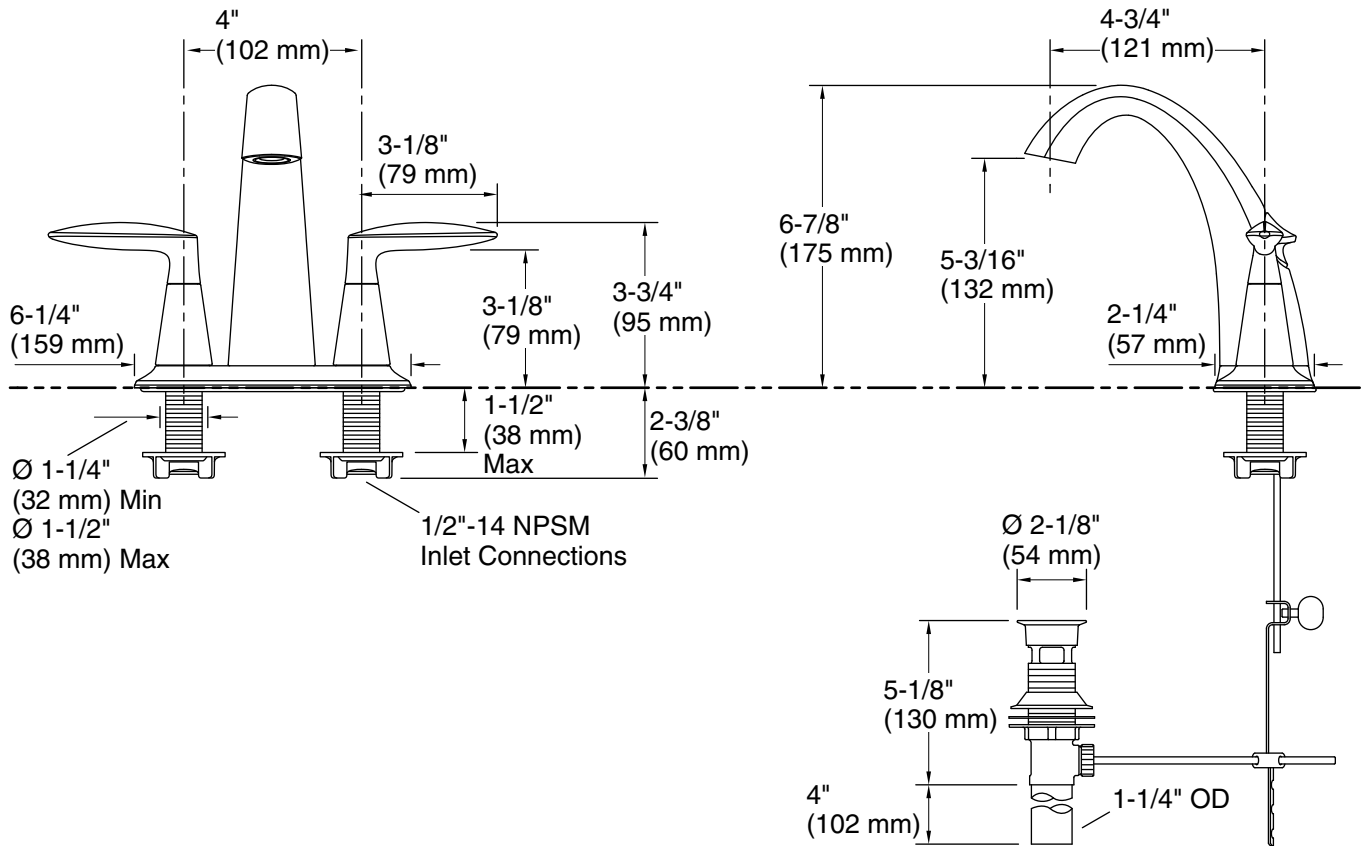

Features

- 5" (127 mm) spout reach.
- 1.2 gal/min (4.5 l/min) maximum flow rate [max at 60 psi (4.14 bar)].
- KOHLER ceramic disc valves exceed industry longevity standards for a lifetime of durable performance.
- Two-handle centerset bathroom sink faucet for 4" centers.
- Includes metal pop-up drain with 1-1/4" tailpiece.
- Reversible quarter-turn washerless ceramic disc valves.
- Coordinates with Alteo faucets, accessories, and showering components to complete your bathroom. 1.2 gal/min (4.5 l/min) maximum flow rate [max at 60 psi (4.14 bar)].

Material

- Premium metal construction.
- KOHLER finishes resist corrosion and tarnishing.

Installation

- For 4" (102 mm) centers.
- Deck-mount installation.

ADA

CSA B651

OBC

Codes/Standards

CP Polished Chrome

BN Vibrant® Brushed Nickel

2BZ Oil-Rubbed Bronze

Technical Information

All product dimensions are nominal.

Faucet:

Flow rate: 1.2 gal/min (4.5 l/min)

Pressure: 60 psi (4.1 bar)

Drain included: Yes

Drain tailpiece included: Yes

Spout:

Spout reach: 4-3/4" (121 mm)

Notes

Install this product according to the installation guide.

ADA, OBC, CSA B651 compliant when installed to the specific requirements of these regulations.